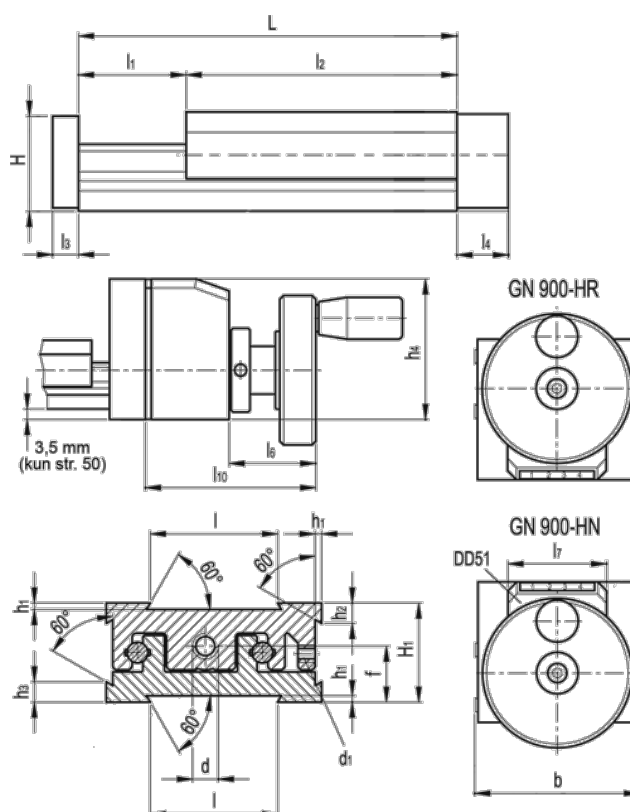

Data Sheet

Article number: 20780022

Description: Adjustable slide unit
GN 900-80-195-75-HR-1

Measures

b = 80	h3 = 10.0	l7 = 33
d = M8x1	h4 = 51	l10 = 66
d1 = M5	l = 50	
f = 20.5	L - l1 = 195-75	
H = 35.5	l2 = 120	
h1 = 2.0	l3 = 8	
H1 = 36	l4 = 16	
h2 = 10.0	l6 = 31	